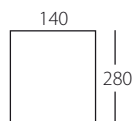

UPPER SHEETS & PILLOW CASE SÁBANAS ENCIMERAS + FUNDA ALMOHADA DRAP DU DESSUS + TAIE D'OREILLER LENZUOLO DI SOPRA CON FEDERA (100% COTTON)

Ref. 49401
Single white - Individual blanca
Individuel blanc - Singola bianco
(280x140cm)

Ref. 49402
Single blue - Individual azul
Individuel bleu - Singola blu
(280x140cm)