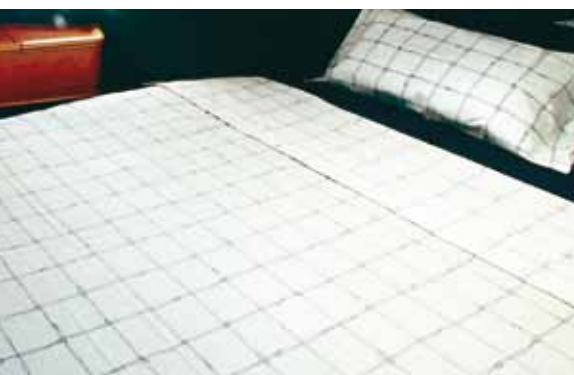

CAPRI SLEEPING BAG - CAPRI SACO DE DORMIR
CAPRI SAC DE COUCHAGE - CAPRI SACO A PELO
(C+CH)

Ref. 43501*
(190x80cm)

Ref. 43511*
COMBI CAPRI
With pillow + adjustable sheet
Con sábana acoplable + almohada
Avec drap de lit + coussin
Con lenzuolo attaccabile + cuscino
(190x80cm)